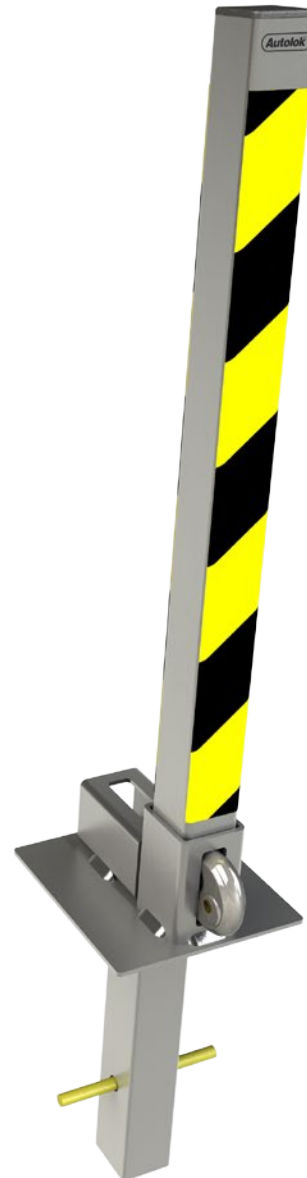

**REMOVABLE  
COMPACT POST  
KCP - KCP/S**

# KCP

Surface Mounted

# KCP/S

Spigot Version  
(Set in Concrete to 300mm Depth)