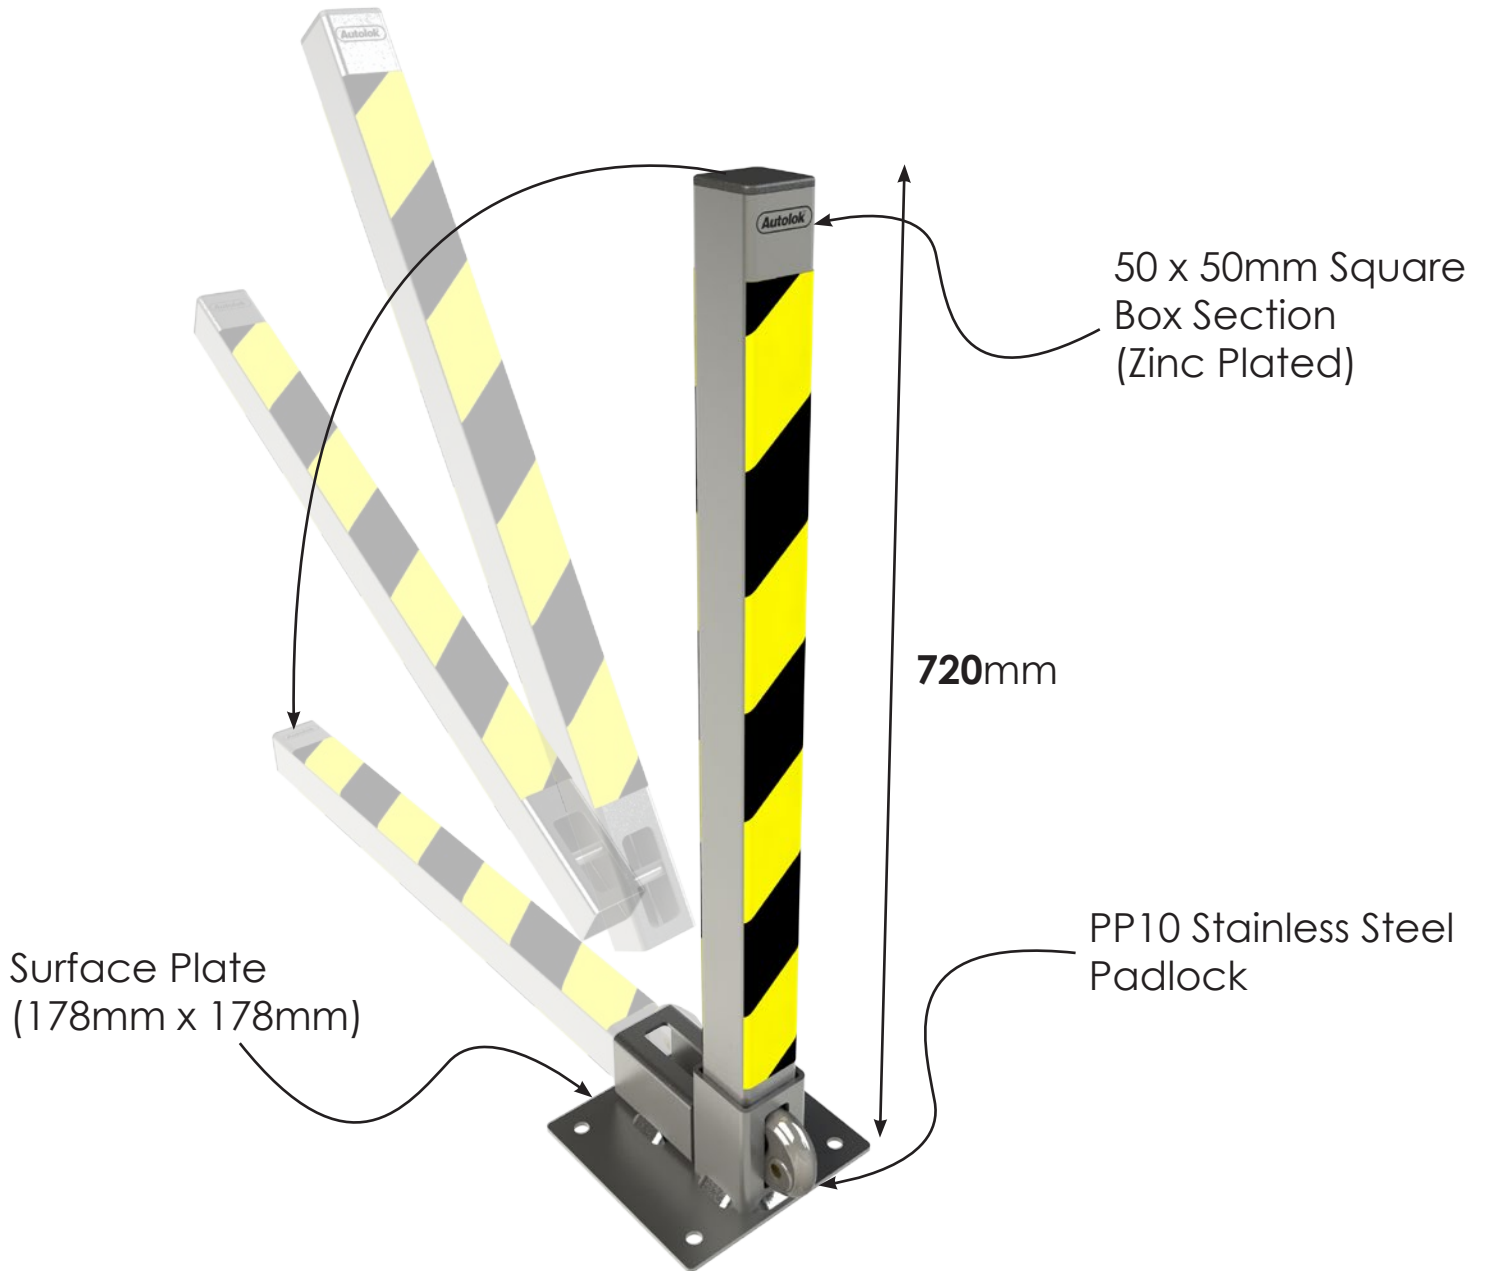

**REMOVABLE  
COMPACT POST  
KCP - KCP/S**

# KCP

Surface Mounted

# KCP/S

Spigot Version  
(Set in Concrete to 300mm Depth)